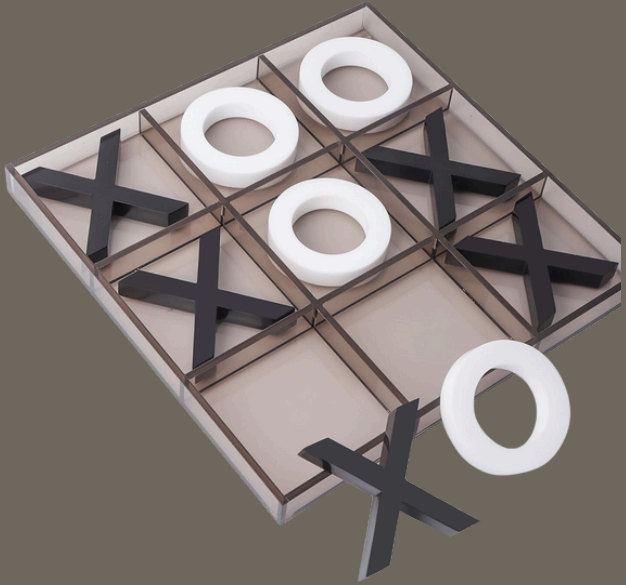

A vertical photograph of a Christmas tree. The tree is dark green and densely decorated with warm white lights. Various ornaments are visible, including silver and red spheres, a gold bell-shaped ornament, and a red circular ornament. In the foreground, several gifts wrapped in white paper with gold ribbons are visible. The background is dark, suggesting an indoor setting.

ART BOOK

CORDLESS VACUUM

GOOGLE NEST

SPOON REST

TOWEL SET

AMAZON FINDS
The House of Valentina

HOLIDAY gifts

TICTACTOE